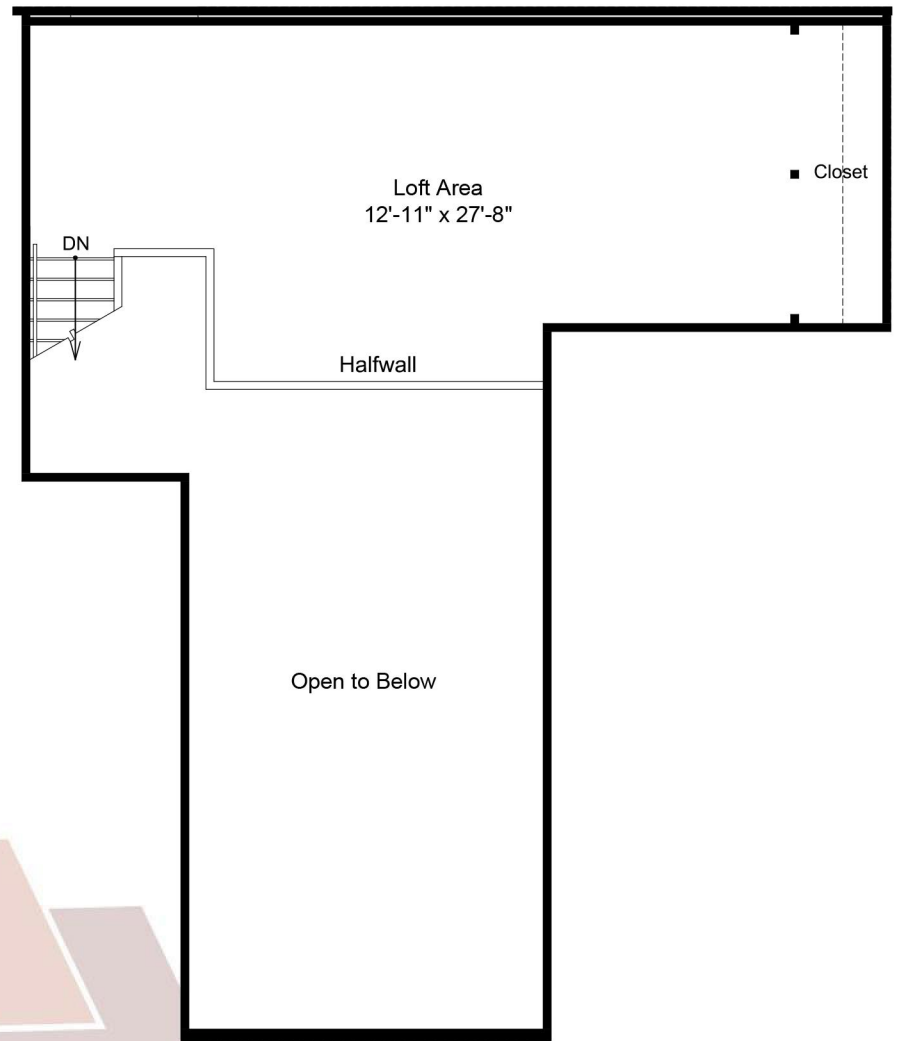

Lower Floor

Upper Floor

1416
Oxford Loft
2 Bedrooms, 2 Baths, Powder Room
1,776 SF
 Individual Private Storage
 Gated Parking Garage Space