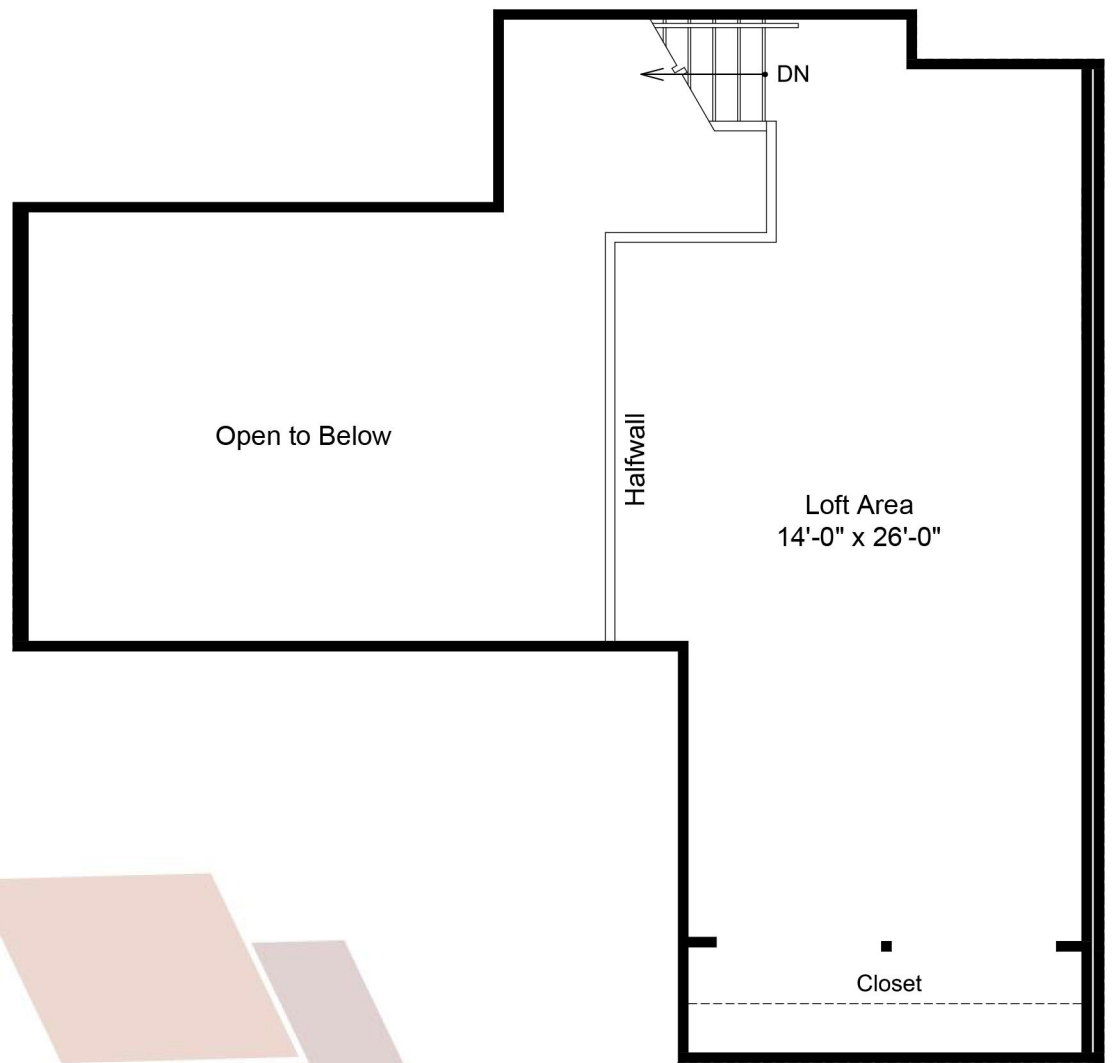

Lower Floor

Upper Floor

1403
 Warwick Loft
 2 Bedrooms, 2 Baths
 1,623 SF
 Individual Private Storage
 Gated Private Garage Space